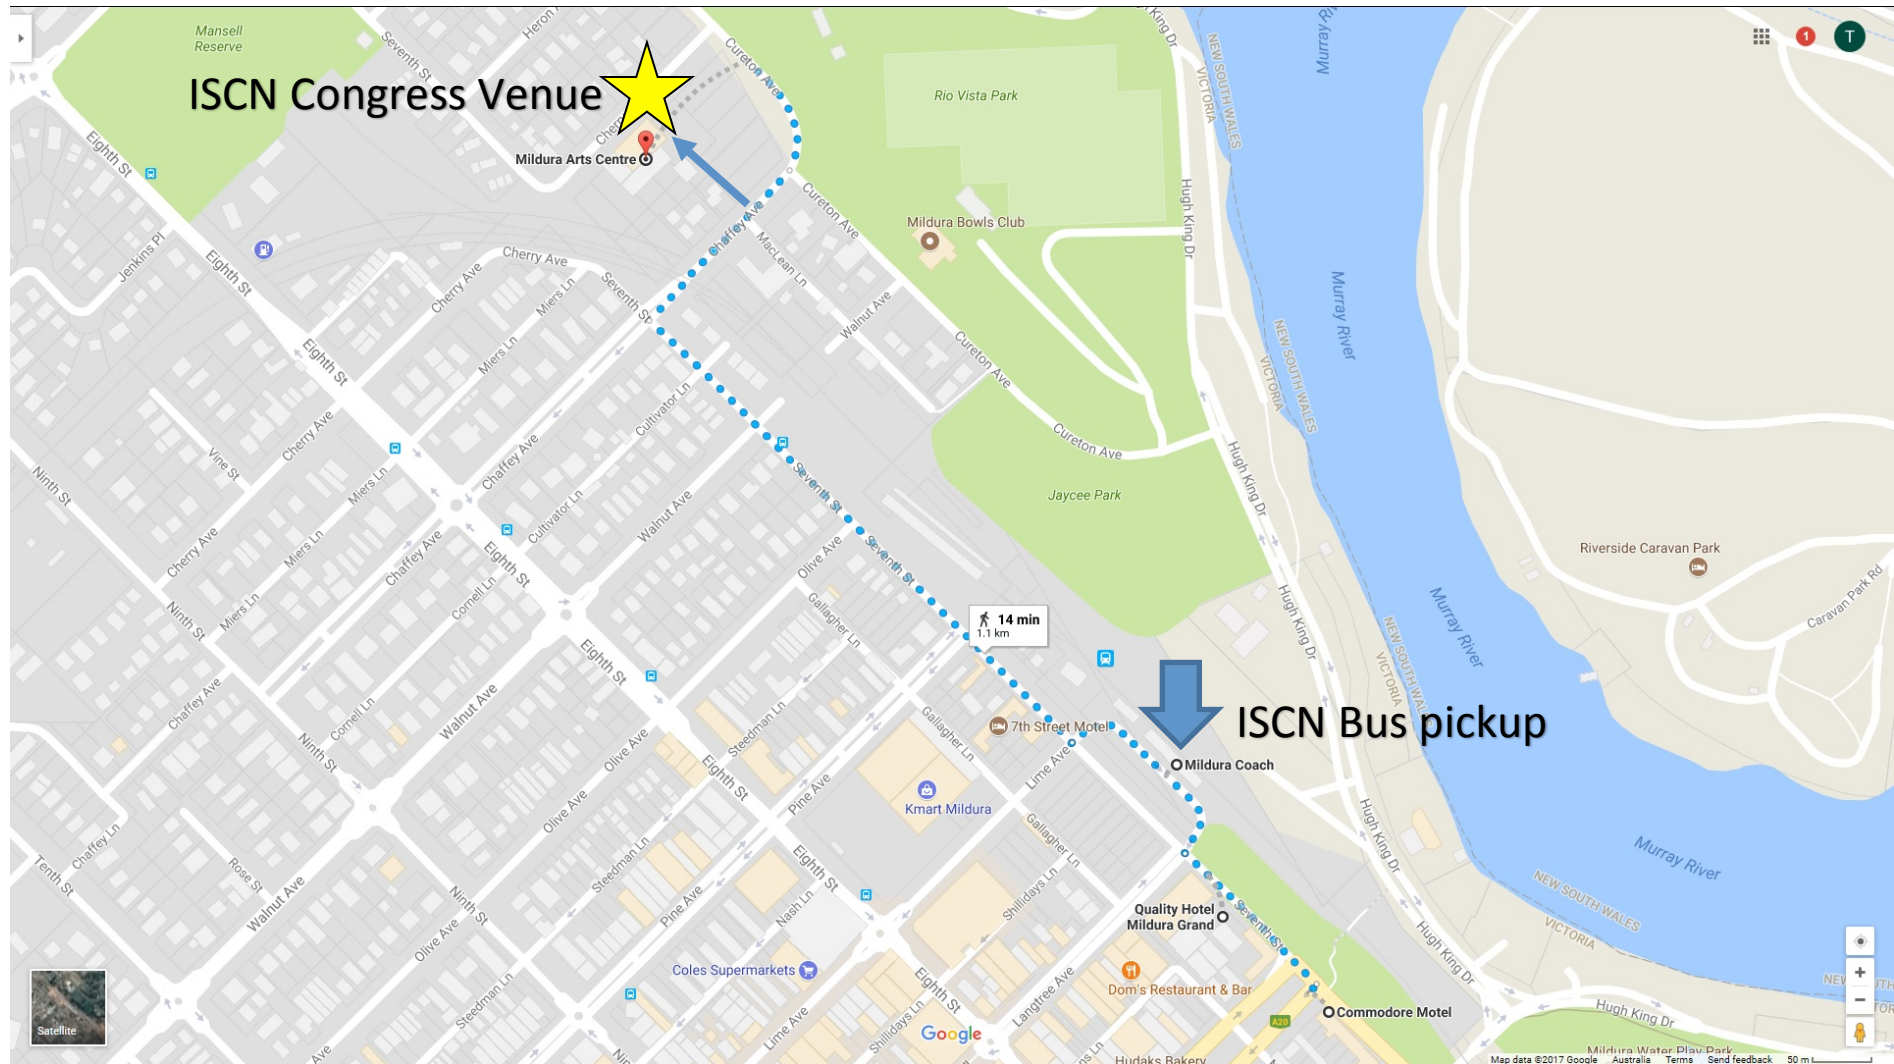

ISCN Congress Directions

Buses will collect delegates from the Mildura Railway bus stop – 2 buses depart at 8:15am, another shortly after. Buses will be marked ISCN on their destination displays. You will need to make your own way to the bus stop, it is only a short walk (see overleaf).

Alternatively, it is about a 15 minute walk directly to the Congress Venue at the Mildura Arts Centre, ISCN Congress flags will show the way when you arrive.

ISCN Bus pickup

Mildura Coach

3 min
250 m

Quality Hotel
Mildura Grand

Mildura Brewery Pub

Curry &
Tandoor Mildura

Fasta Pasta

Rendezvous

Stefano's Cafe

Commodore Motel